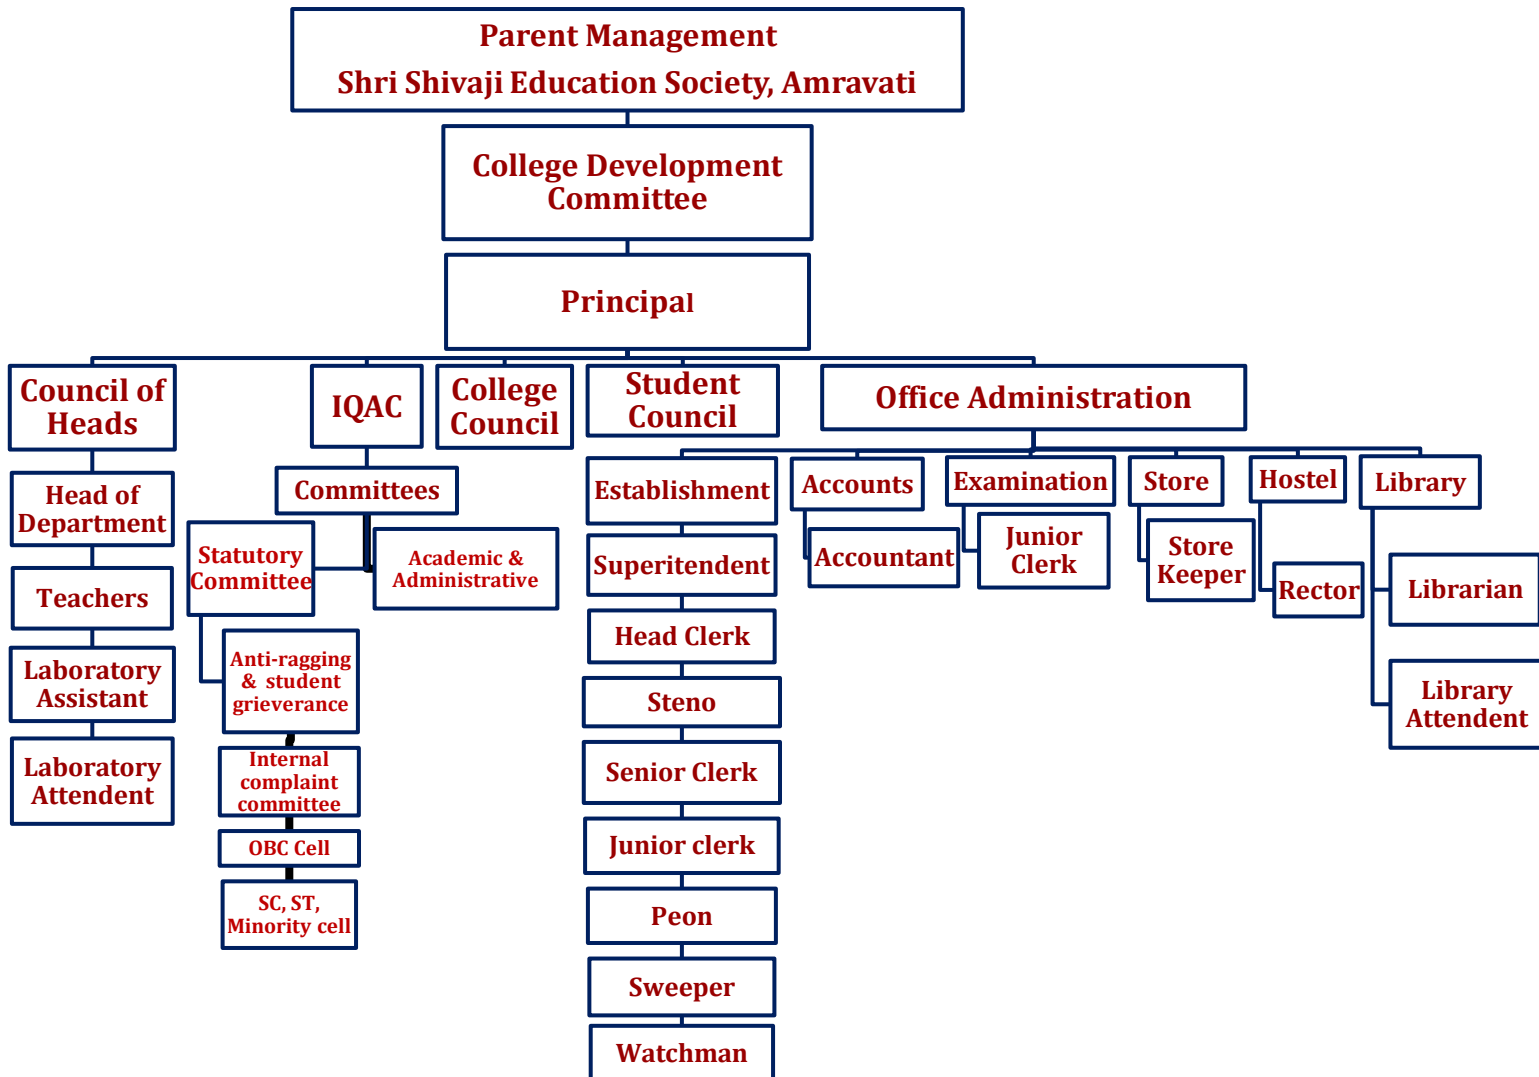

Organogram

Shri Shivaji Science College,

Shivaji Nagar, Morshi Road, Amravati, 444603, Maharashtra

Academic & Administrative Committees